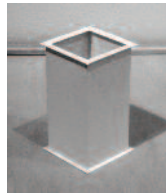

**Charlotte Posenenske**  
**Vierkantrohr (Square Tube), Series D, 1967, sheet steel, screws;**  
**elements are chosen from a system of 6 pieces:**

square tube  
36 1/4 x 18 1/8 x 18 1/8 inches

rectangular tube  
36 1/4 x 18 1/8 x 9 inches

cubic tube  
18 1/8 x 18 1/8 x 18 1/8 inches

angular piece (for change in direction)  
openings 18 1/8 x 18 1/8 inches

transition piece (change of cross section)  
openings 18 1/8 x 18 1/8 and 18 1/8 x 9 inches

T-piece (ramification)  
openings 18 1/8 x 18 1/8 inches

**Minimum of four elements per order**  
**EUR 4,500, per element + FOB Germany**

**Charlotte Posenenske  
Vierkantrohr (Square Tube), Series DW, 1967  
corrugated cardboard, white plastic screws, and stabilizing frames;  
elements are chosen from a system of 4 pieces:**

square tube  
55 1/8 x 27 1/2 x 27 1/2 inches  
(140 x 70 x 70 cm)  
PF1766

rectangular tube  
55 1/8 x 27 1/2 x 13 3/4 inches  
(140 x 70 x 35 cm)  
PF1768

angular piece (for change in direction)  
openings 27 1/2 x 27 1/2 inches  
(openings 70 x 70 cm)  
PF1769