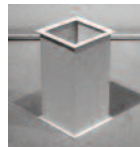

**Charlotte Posenenske**  
**Vierkantrohr (Square Tube), Series D, 1967, sheet steel, screws;**  
**elements are chosen from a system of 6 pieces:**

square tube  
36 1/4 x 18 1/8 x 18 1/8 inches

rectangular tube  
36 1/4 x 18 1/8 x 9 inches

cubic tube  
18 1/8 x 18 1/8 x 18 1/8 inches

angular piece (for change in direction)  
openings 18 1/8 x 18 1/8 inches

transition piece (change of cross section)  
openings 18 1/8 x 18 1/8 and 18 1/8 x 9 inches