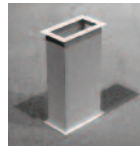

**Charlotte Posenenske**  
**Vierkantrohr (Square Tube), Series D, 1967, sheet steel, screws;**  
**elements are chosen from a system of 6 pieces:**

square tube  
36 1/4 x 18 1/8 x 18 1/8 inches

rectangular tube  
36 1/4 x 18 1/8 x 9 inches

cubic tube  
18 1/8 x 18 1/8 x 18 1/8 inches

angular piece (for change in direction)  
openings 18 1/8 x 18 1/8 inches

transition piece (change of cross section)  
openings 18 1/8 x 18 1/8 and 18 1/8 x 9 inches

T-piece (ramification)  
openings 18 1/8 x 18 1/8 inches

**Minimum of four elements per order**  
**EUR 4,500, per element + FOB Germany**

**Charlotte Posenenske  
Vierkantrohr (Square Tube), Series DW, 1967  
corrugated cardboard, white plastic screws, and stabilizing frames;  
elements are chosen from a system of 4 pieces:**