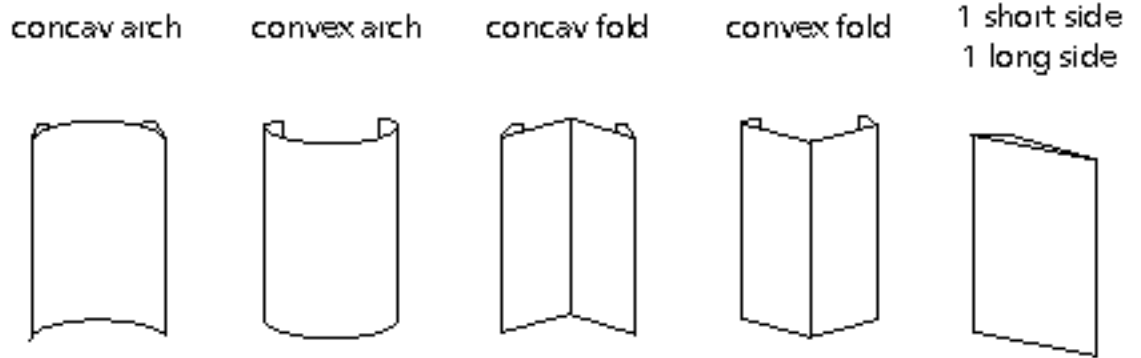

**Charlotte Posenenske
Relief, Series B, 1967**

**Available in 4 colors and 5 shapes:
RAL red, yellow, blue, and black spray paint on sheet aluminum
each: 39 3/8 x 19 5/8 x 5 1/2 inches**

Red

Yellow

Blue

Black

**EUR 6000,- per element + FOB Germany
Minimum of two reliefs per order**