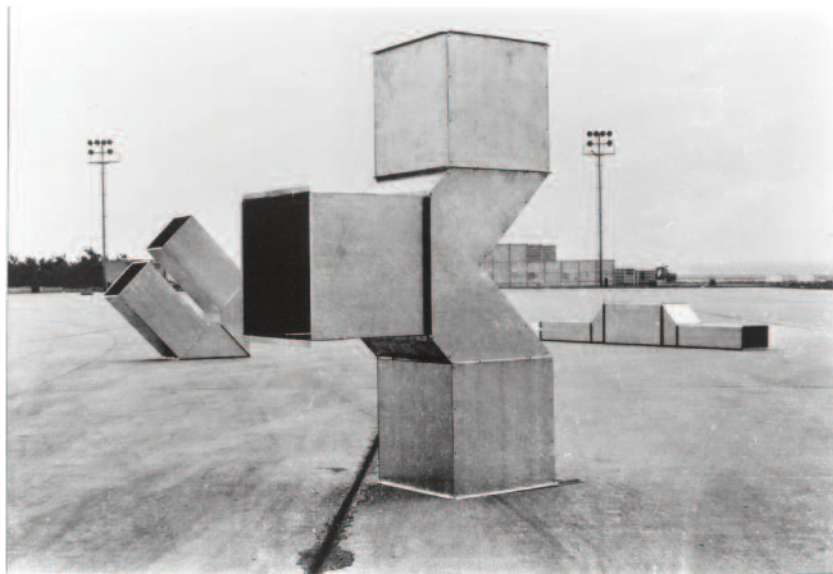

square tube  
55 1/8 x 27 1/2 x 27 1/2 inches  
(140 x 70 x 70 cm)  
PF1766

rectangular tube  
55 1/8 x 27 1/2 x 13 3/4 inches  
(140 x 70 x 35 cm)  
PF1768

angular piece (for change in direction)  
openings 27 1/2 x 27 1/2 inches  
(openings 70 x 70 cm)  
PF1769

transition piece (for change of cross section)  
openings 27 1/2 x 27 1/2 and 27 1/2 x 13 3/4 inches  
(openings 70 x 70 and 70 x 53 cm)  
PF1767

**Minimum of four elements per order  
EUR 4,500, per element + FOB Germany**