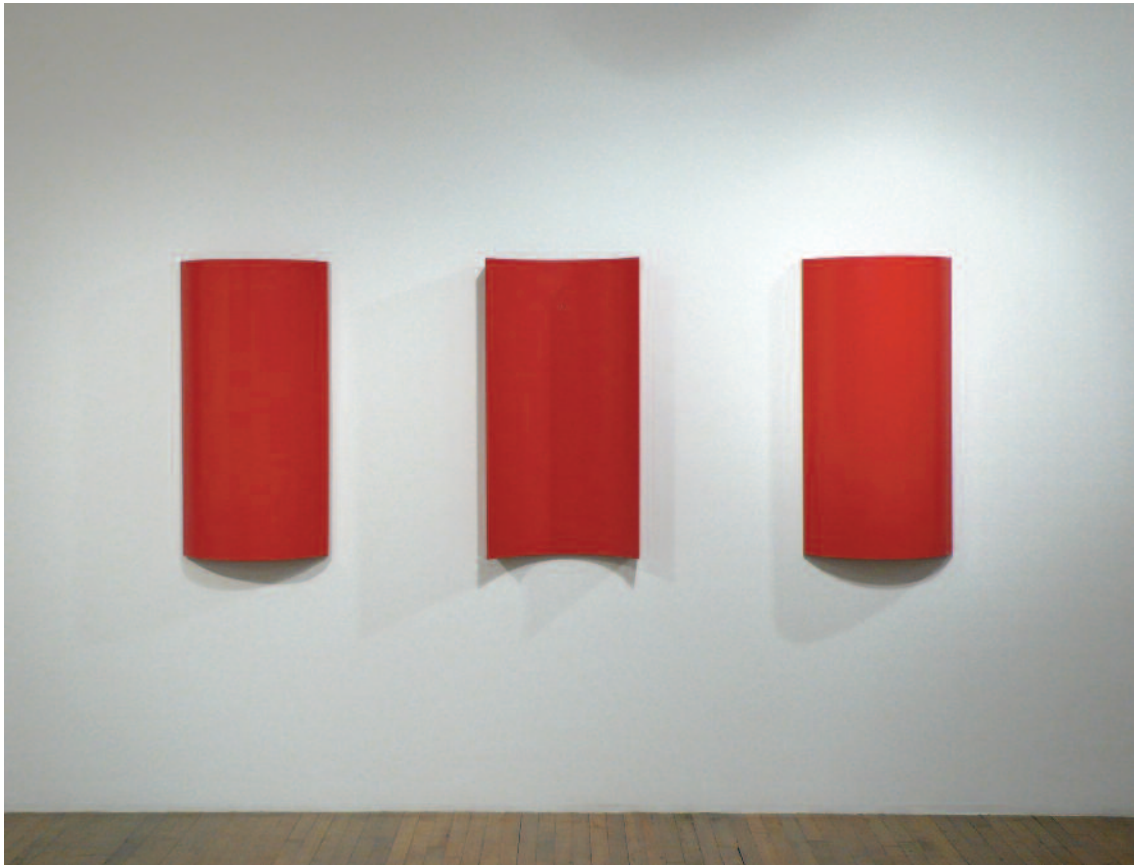

**Charlotte Posenenske**  
**Vierkantrohr (Square Tube), Series D, 1967, sheet steel, screws;**  
**elements are chosen from a system of 6 pieces:**

square tube  
36 1/4 x 18 1/8 x 18 1/8 inches

rectangular tube  
36 1/4 x 18 1/8 x 9 inches

**Available in 4 colors and 5 shapes:  
RAL red, yellow, blue, and black spray paint on sheet aluminum  
each: 39 3/8 x 19 5/8 x 5 1/2 inches**

Red

Yellow

Blue

Black

**EUR 6000,- per element + FOB Germany  
Minimum of two reliefs per order**

Charlotte Posenenske

Relief, Series B

1967

Available in 4 colors and 5 shapes  
RAL spray paint on sheet aluminum  
each: 39 3/8 x 19 5/8 x 5 1/2 inches