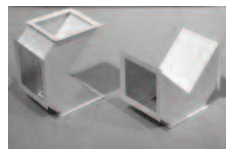

**Charlotte Posenenske**  
**Vierkantrohr (Square Tube), Series D, 1967, sheet steel, screws;**  
**elements are chosen from a system of 6 pieces:**

square tube  
36 1/4 x 18 1/8 x 18 1/8 inches

rectangular tube  
36 1/4 x 18 1/8 x 9 inches

cubic tube  
18 1/8 x 18 1/8 x 18 1/8 inches

angular piece (for change in direction)  
openings 18 1/8 x 18 1/8 inches

transition piece (change of cross section)  
openings 18 1/8 x 18 1/8 and 18 1/8 x 9 inches