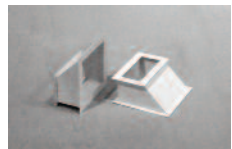

**Charlotte Posenenske**  
**Vierkantrohr (Square Tube), Series D, 1967, sheet steel, screws;**  
**elements are chosen from a system of 6 pieces:**

square tube  
36 1/4 x 18 1/8 x 18 1/8 inches

rectangular tube  
36 1/4 x 18 1/8 x 9 inches

cubic tube  
18 1/8 x 18 1/8 x 18 1/8 inches

angular piece (for change in direction)  
openings 18 1/8 x 18 1/8 inches

transition piece (change of cross section)  
openings 18 1/8 x 18 1/8 and 18 1/8 x 9 inches