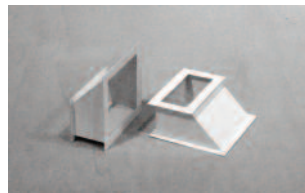

**Charlotte Posenenske**  
**Vierkantrohr (Square Tube), Series D, 1967, sheet steel, screws;**  
**elements are chosen from a system of 6 pieces:**

square tube  
36 1/4 x 18 1/8 x 18 1/8 inches

rectangular tube  
36 1/4 x 18 1/8 x 9 inches

cubic tube  
18 1/8 x 18 1/8 x 18 1/8 inches

angular piece (for change in direction)  
openings 18 1/8 x 18 1/8 inches

transition piece (change of cross section)  
openings 18 1/8 x 18 1/8 and 18 1/8 x 9 inches

T-piece (ramification)  
openings 18 1/8 x 18 1/8 inches

**Minimum of four elements per order**  
**EUR 4,500, per element + FOB Germany**

**Charlotte Posenenske  
Vierkantrohr (Square Tube), Series DW, 1967  
corrugated cardboard, white plastic screws, and stabilizing frames;  
elements are chosen from a system of 4 pieces:**

square tube  
55 1/8 x 27 1/2 x 27 1/2 inches  
(140 x 70 x 70 cm)  
PF1766

rectangular tube  
55 1/8 x 27 1/2 x 13 3/4 inches  
(140 x 70 x 35 cm)  
PF1768

angular piece (for change in direction)  
openings 27 1/2 x 27 1/2 inches  
(openings 70 x 70 cm)  
PF1769