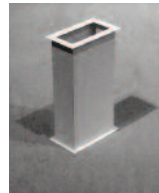

**Charlotte Posenenske**  
**Vierkantrohr (Square Tube), Series D, 1967, sheet steel, screws;**  
**elements are chosen from a system of 6 pieces:**

square tube  
36 1/4 x 18 1/8 x 18 1/8 inches

rectangular tube  
36 1/4 x 18 1/8 x 9 inches

cubic tube  
18 1/8 x 18 1/8 x 18 1/8 inches

angular piece (for change in direction)  
openings 18 1/8 x 18 1/8 inches

transition piece (change of cross section)  
openings 18 1/8 x 18 1/8 and 18 1/8 x 9 inches

T-piece (ramification)  
openings 18 1/8 x 18 1/8 inches

**Minimum of four elements per order**  
**EUR 4,500, per element + FOB Germany**

**Charlotte Posenenske  
Vierkantrohr (Square Tube), Series DW, 1967  
corrugated cardboard, white plastic screws, and stabilizing frames;  
elements are chosen from a system of 4 pieces:**

square tube  
55 1/8 x 27 1/2 x 27 1/2 inches  
(140 x 70 x 70 cm)  
PF1766

rectangular tube  
55 1/8 x 27 1/2 x 13 3/4 inches  
(140 x 70 x 35 cm)  
PF1768

angular piece (for change in direction)  
openings 27 1/2 x 27 1/2 inches  
(openings 70 x 70 cm)  
PF1769