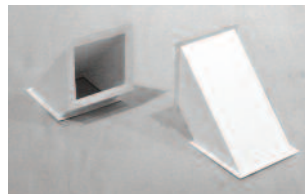

cubic tube  
18 1/8 x 18 1/8 x 18 1/8 inches

angular piece (for change in direction)  
openings 18 1/8 x 18 1/8 inches

transition piece (change of cross section)  
openings 18 1/8 x 18 1/8 and 18 1/8 x 9 inches

T-piece (ramification)  
openings 18 1/8 x 18 1/8 inches

**Minimum of four elements per order**  
**EUR 4,500, per element + FOB Germany**

**Charlotte Posenenske  
Vierkantrohr (Square Tube), Series DW, 1967  
corrugated cardboard, white plastic screws, and stabilizing frames;  
elements are chosen from a system of 4 pieces:**

square tube  
55 1/8 x 27 1/2 x 27 1/2 inches  
(140 x 70 x 70 cm)  
PF1766

rectangular tube  
55 1/8 x 27 1/2 x 13 3/4 inches  
(140 x 70 x 35 cm)  
PF1768

angular piece (for change in direction)  
openings 27 1/2 x 27 1/2 inches  
(openings 70 x 70 cm)  
PF1769